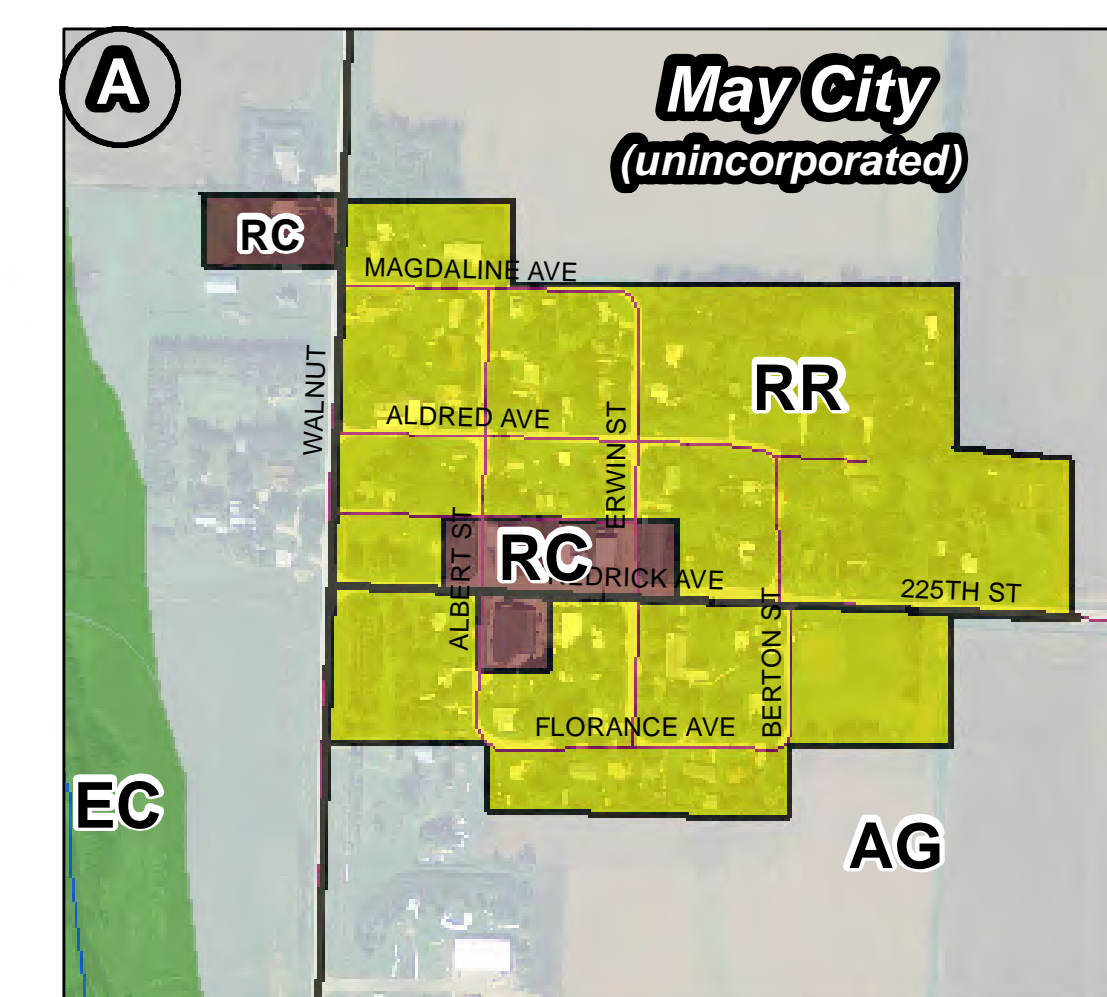

Osceola County Iowa Official Zoning Map

Legend	
	Agricultural District (AG)
	Environmental/Conservation District (EC)
	Rural Residential (RR)
	Suburban Residential (SR)
	Highway Commercial (HC)
	Rural Commercial (RC)
	General Industrial (GI)
	City Limit
	Highways 9 & 59
	Highway 60
	County Highways
	Roadways
	Townships
	Trails
	Rivers/Creeks