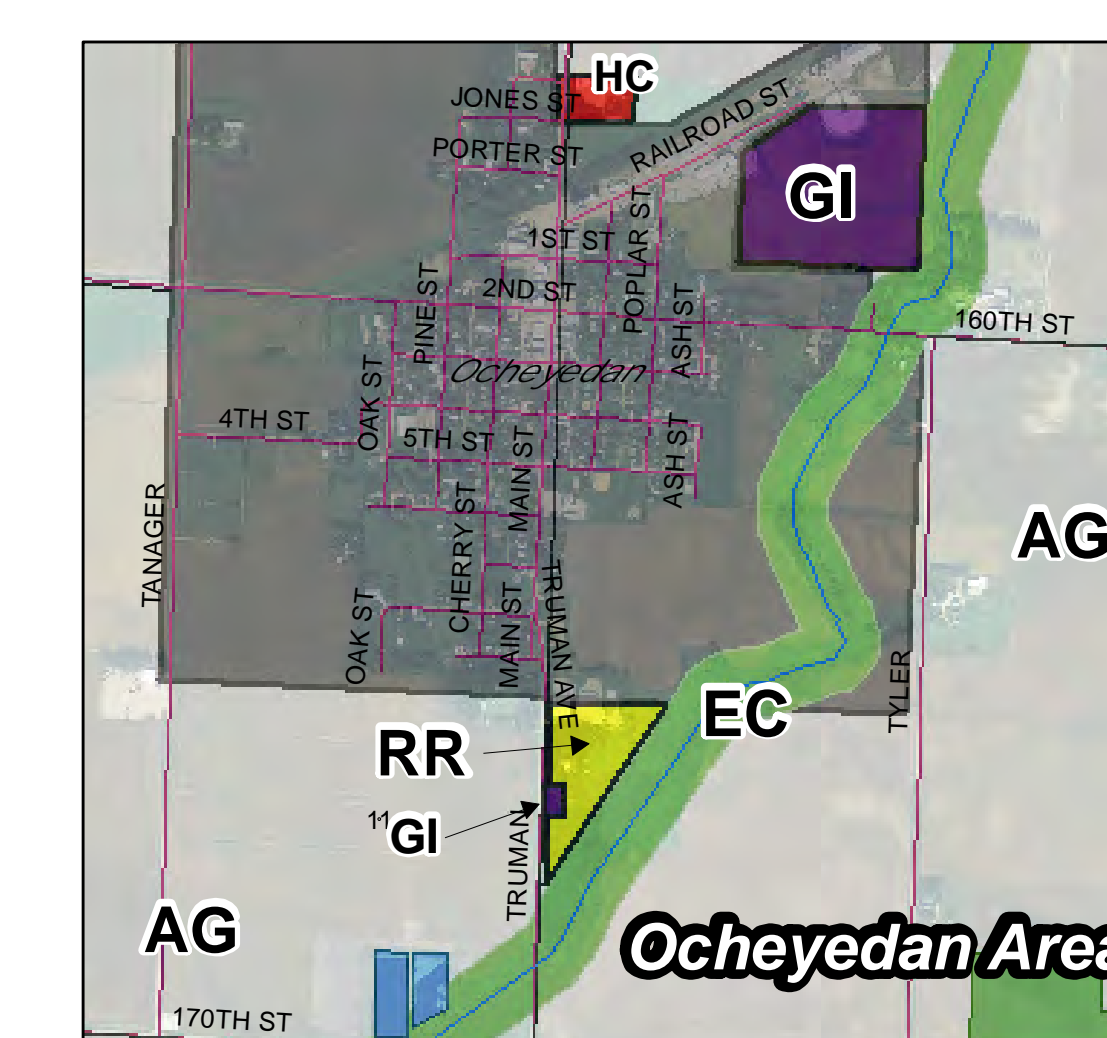

Osceola County Iowa Official Zoning Map

Legend	
	Agricultural District (AG)
	Environmental/Conservation District (EC)
	Rural Residential (RR)
	Suburban Residential (SR)
	Highway Commercial (HC)
	Rural Commercial (RC)
	General Industrial (GI)
	City Limit
	Highways 9 & 59
	Highway 60
	County Highways
	Roadways
	Townships
	Trails
	Rivers/Creeks