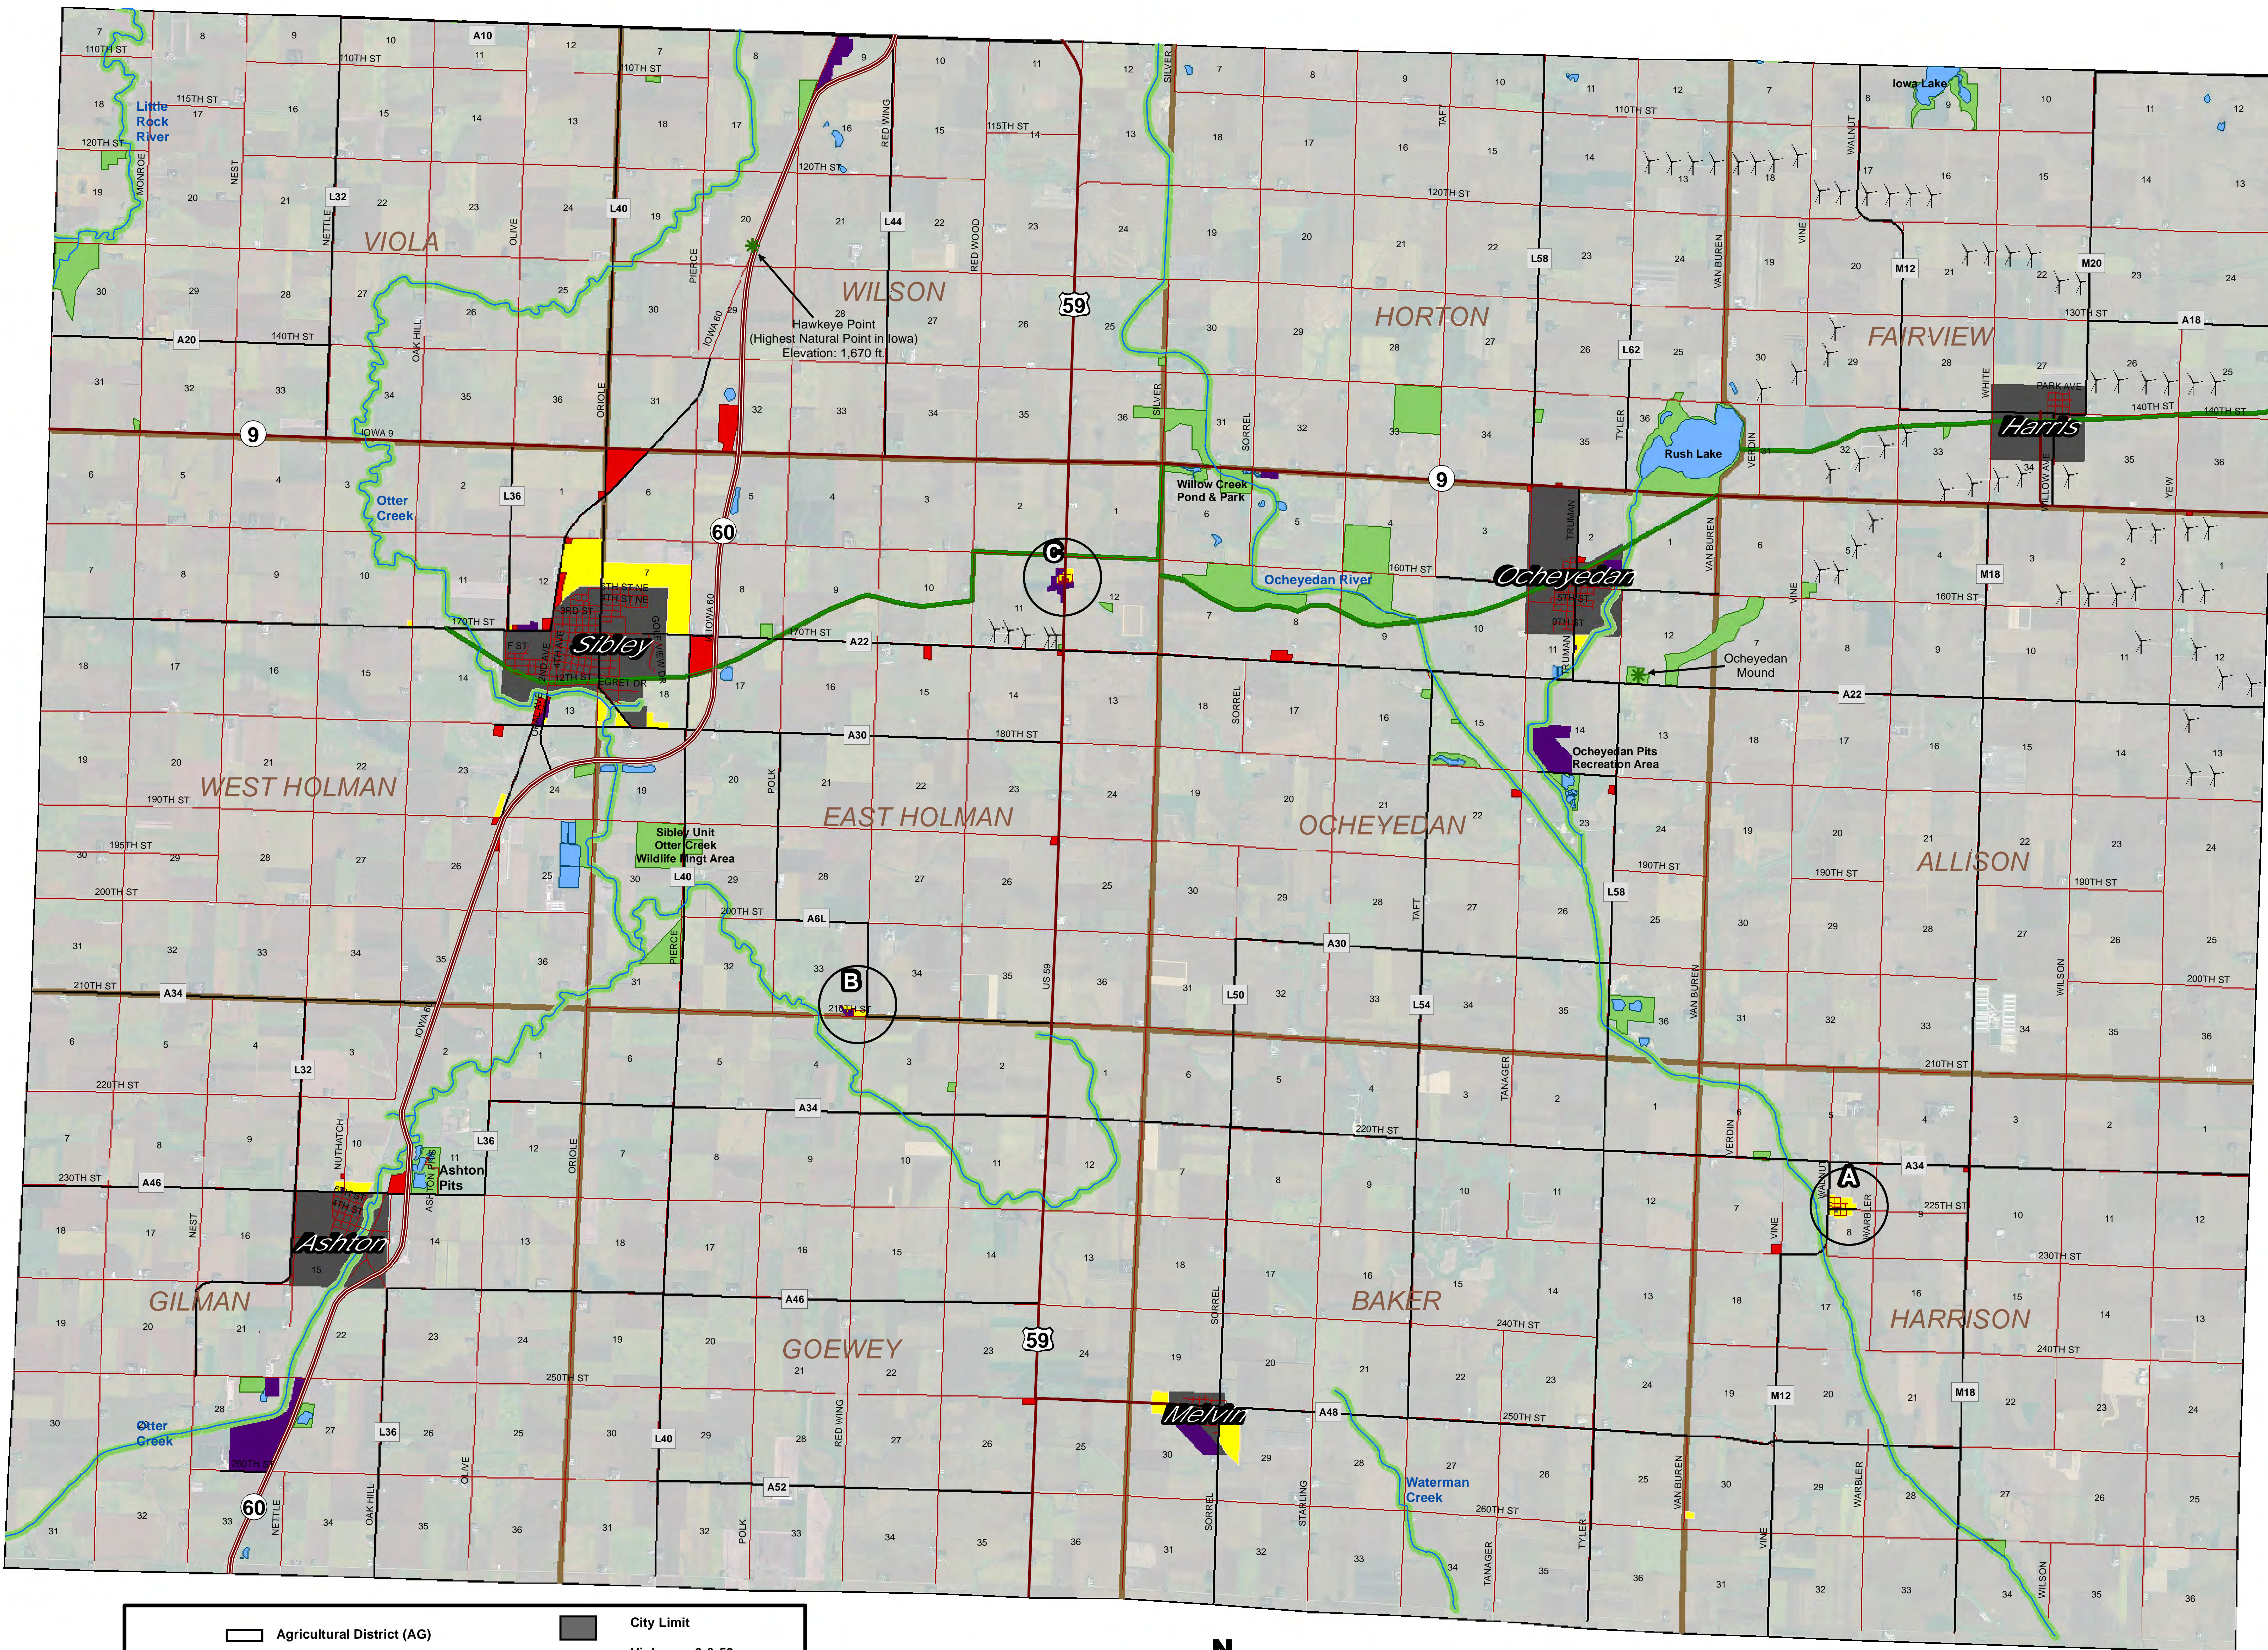

Osceola County Iowa Official Zoning Map

Legend	
	Agricultural District (AG)
	Environmental/Conservation District (EC)
	Rural Residential (RR)
	Suburban Residential (SR)
	Highway Commercial (HC)
	Rural Commercial (RC)
	General Industrial (GI)
	City Limit
	Highways 9 & 59
	Highway 60
	County Highways
	Roadways
	Townships
	Trails
	Rivers/Creeks