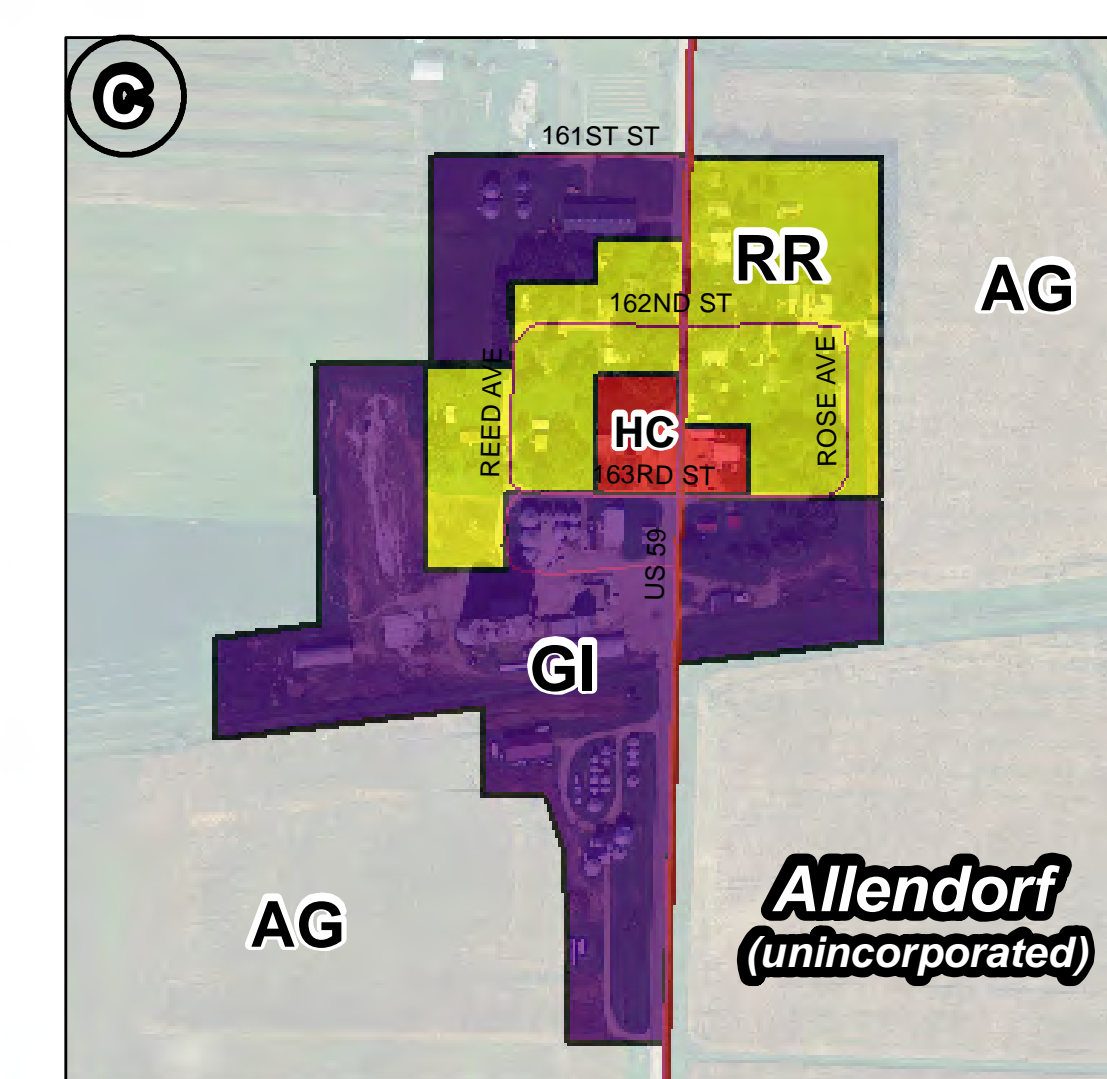

Osceola County Iowa Official Zoning Map

Legend	
	Agricultural District (AG)
	Environmental/Conservation District (EC)
	Rural Residential (RR)
	Suburban Residential (SR)
	Highway Commercial (HC)
	Rural Commercial (RC)
	General Industrial (GI)
	City Limit
	Highways 9 & 59
	Highway 60
	County Highways
	Roadways
	Townships
	Trails
	Rivers/Creeks